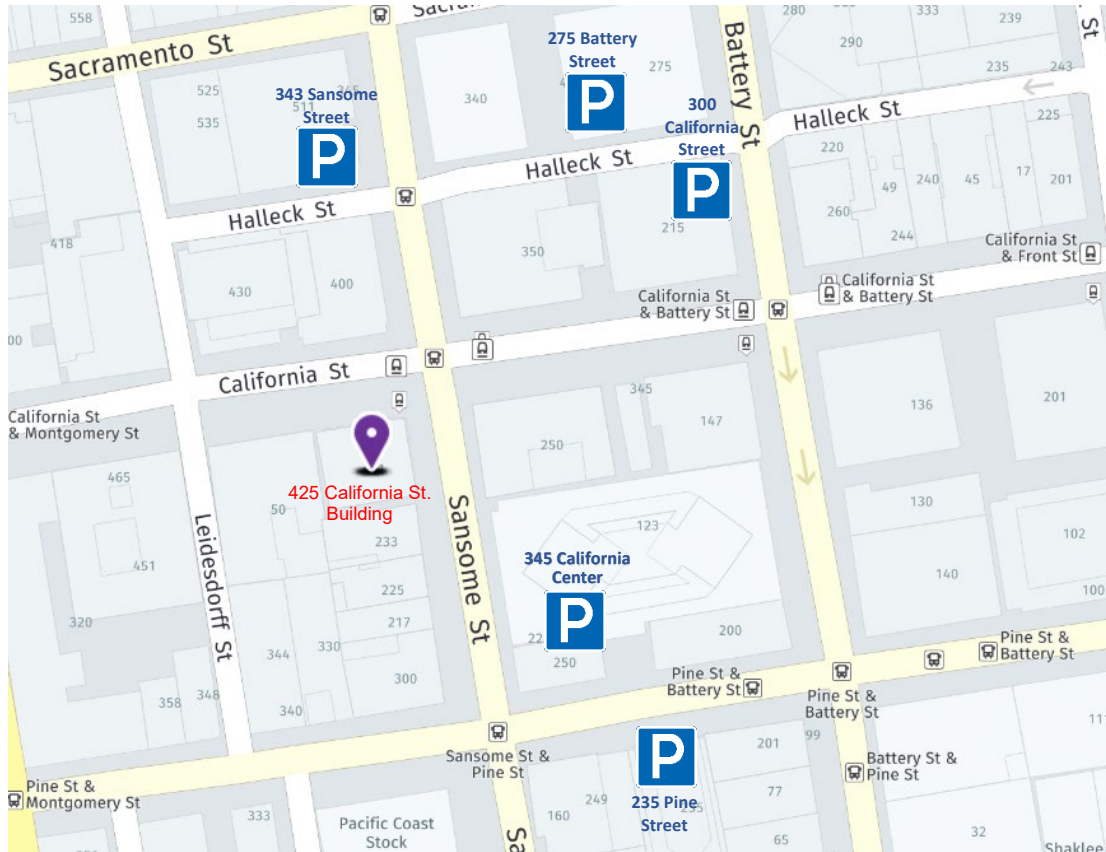

TENANT TOPIC: NEARBY PARKING

Parking is available at several surrounding garages, including but not limited to:

343 Sansome St Garage

- Entrance at: 222 Halleck St
- Phone: 1-877-909-6199
- Hours: 6am-8pm
- Monthly Rate: \$475

235 Pine St Garage

- Entrance at: 235 Pine St
- Phone: 415-755-3077
- Hours: 6am-7pm
- Monthly Rate: \$485

300 California St Garage

- Entrance at: 145 Halleck St
- Phone: 415-781-5094
- Hours: 6am-7pm
- Monthly Rate: \$460